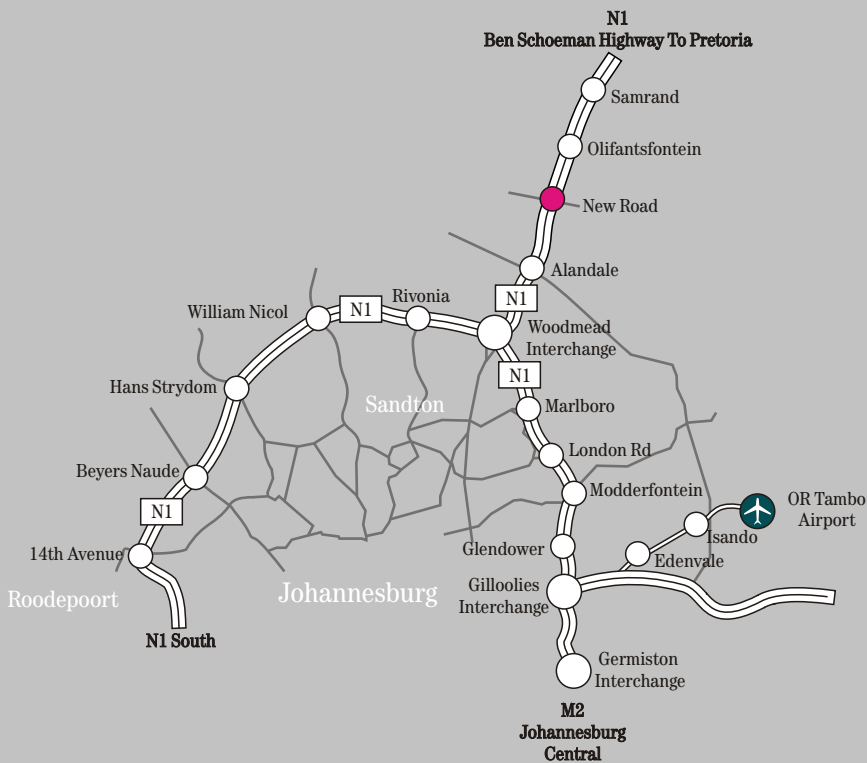

Your roadmap to advice, planning and unbeatable service.

Directions

- From O.R. Tambo Airport
From the airport, follow the R24 to Johannesburg. At the Gilloolies Interchange, follow the signs to Pretoria (N1). Stay on the Ben Schoeman Highway (N1), towards Pretoria, until you reach the New Road/Grand Central Off Ramp on your left. Turn left off the highway into New Road. At the next traffic light, turn right into the International Business Gateway where you will be directed to T-Systems offices.