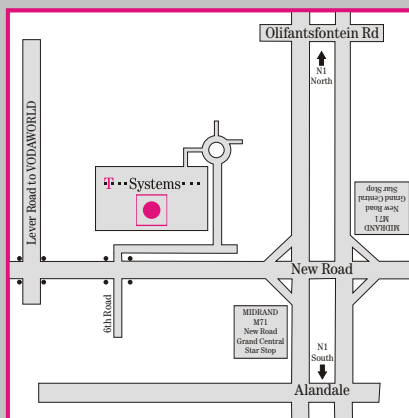

Your roadmap to advice, planning and unbeatable service.

Directions

- From O.R. Tambo Airport
From the airport, follow the R24 to Johannesburg. At the Gilloolies Interchange, follow the signs to Pretoria (N1). Stay on the Ben Schoeman Highway (N1), towards Pretoria, until you reach the New Road/Grand Central Off Ramp on your left. Turn left off the highway into New Road. At the next traffic light, turn right into the International Business Gateway where you will be directed to T-Systems offices.